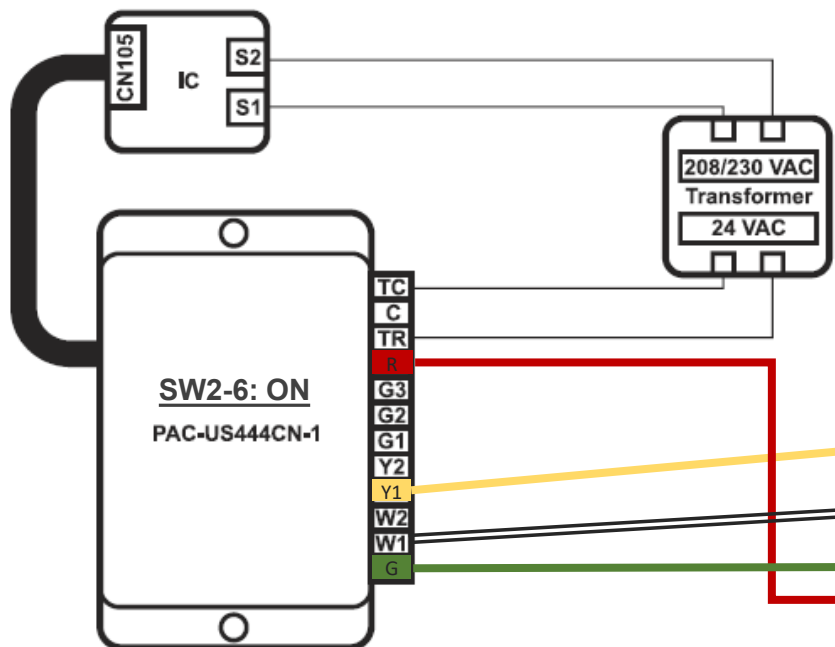

Supplied by others

Supplied by Zonex

GEN V

**NOTE:**

- Follow all of Mitsubishi's installation instructions for the PAC-US444CN-1.
- The GEN V & the thermostat interface are powered by separate 24 VAC transformers.
- "C" common from the thermostat interface is NOT connected to the GEN V controller.