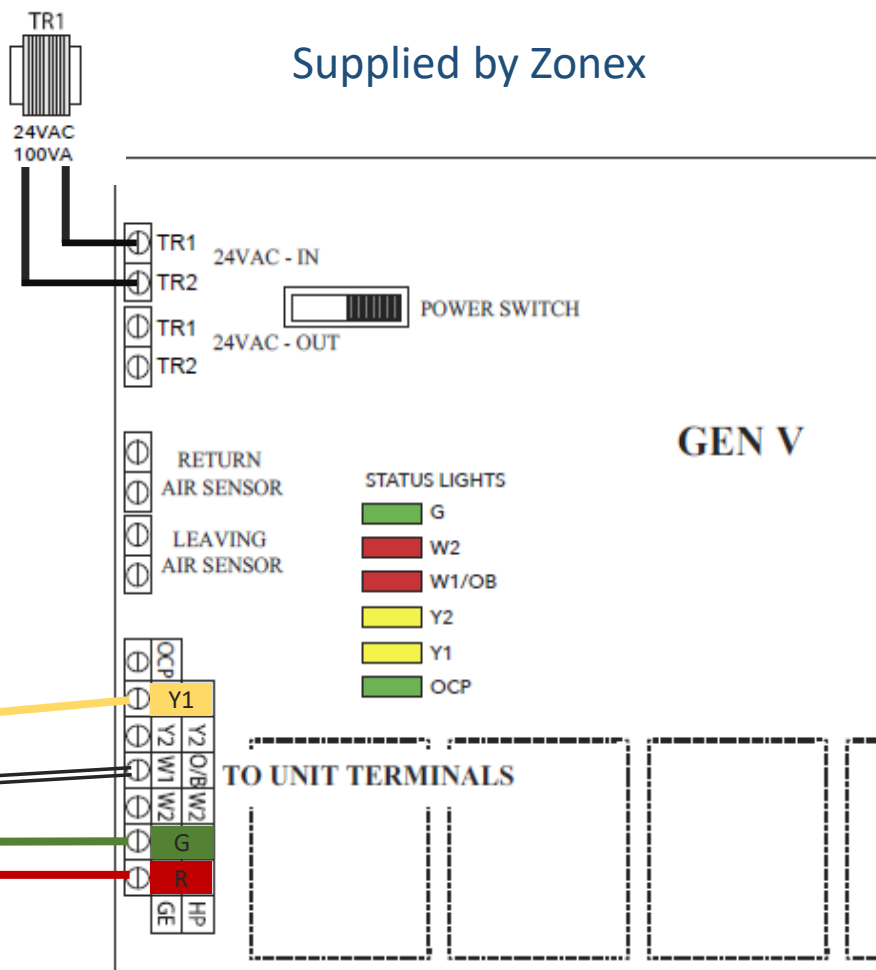

Supplied by others

Supplied by Zonex

GEN V

**NOTE:**

- Follow all of Mitsubishi's installation instructions for the PAC-US444CN-1.
- The GEN V & the thermostat interface are powered by separate 24 VAC transformers.
- "C" common from the thermostat interface is NOT connected to the GEN V controller.