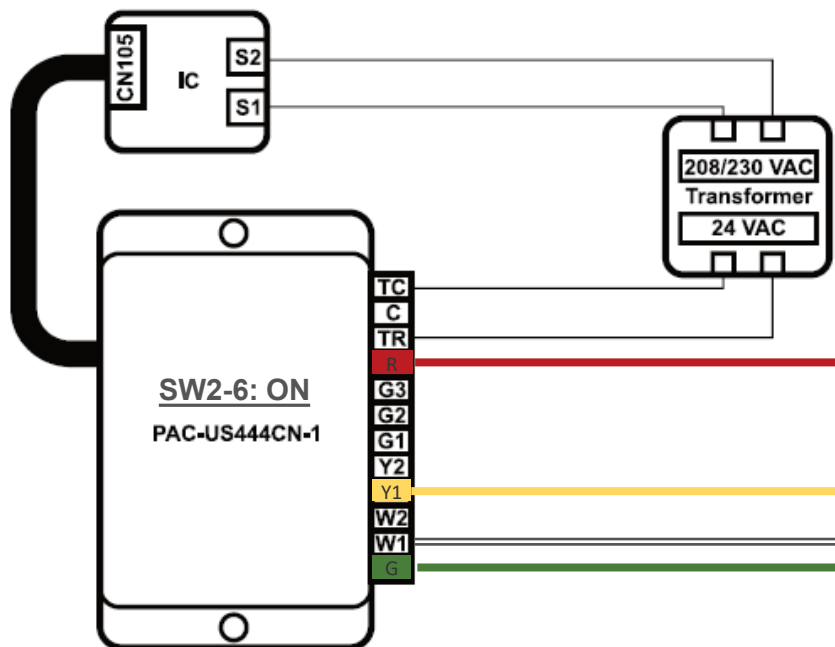

Supplied by others

Supplied by Zonex

NOTE:

- Follow all of Mitsubishi's installation instructions for the PAC-US444CN-1.
- The GEN X & the thermostat interface are powered by separate 24 VAC transformers.
- "C" common from the thermostat interface is NOT connected to the GEN X controller.