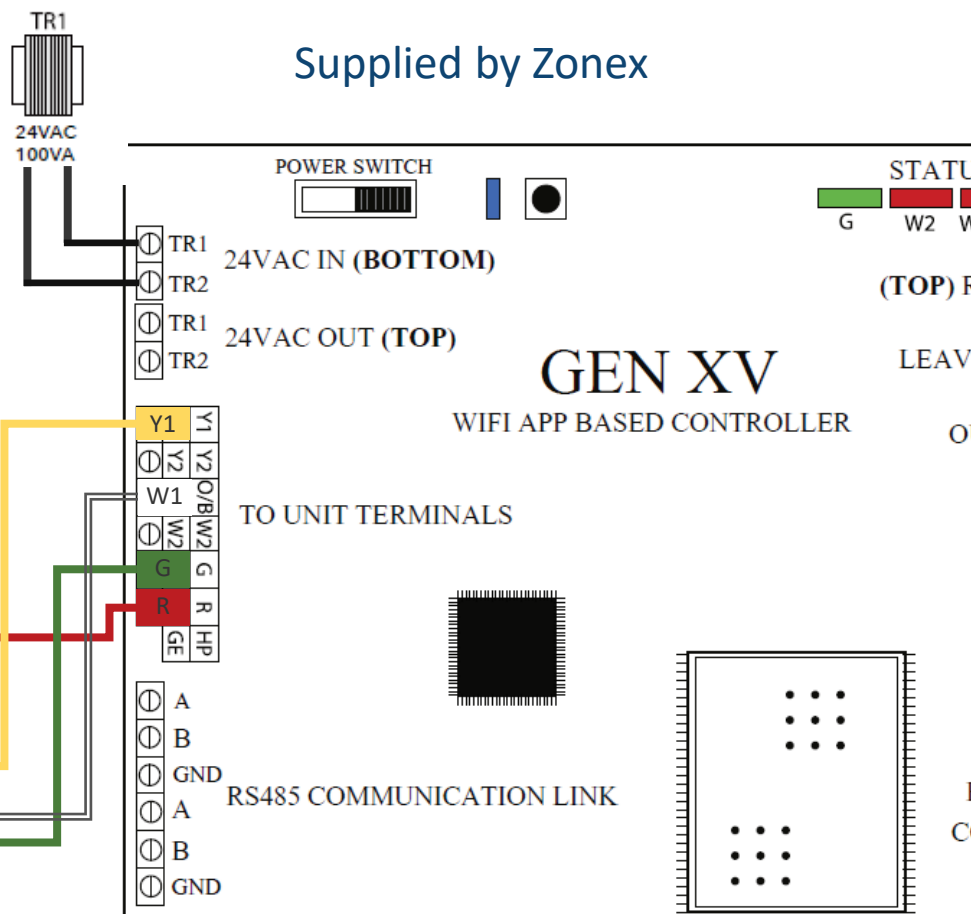

Supplied by others

Supplied by Zonex

NOTE:

- Follow all of Mitsubishi's installation instructions for the PAC-US444CN-1.
- The GEN X & the thermostat interface are powered by separate 24 VAC transformers.
- "C" common from the thermostat interface is NOT connected to the GEN X controller.