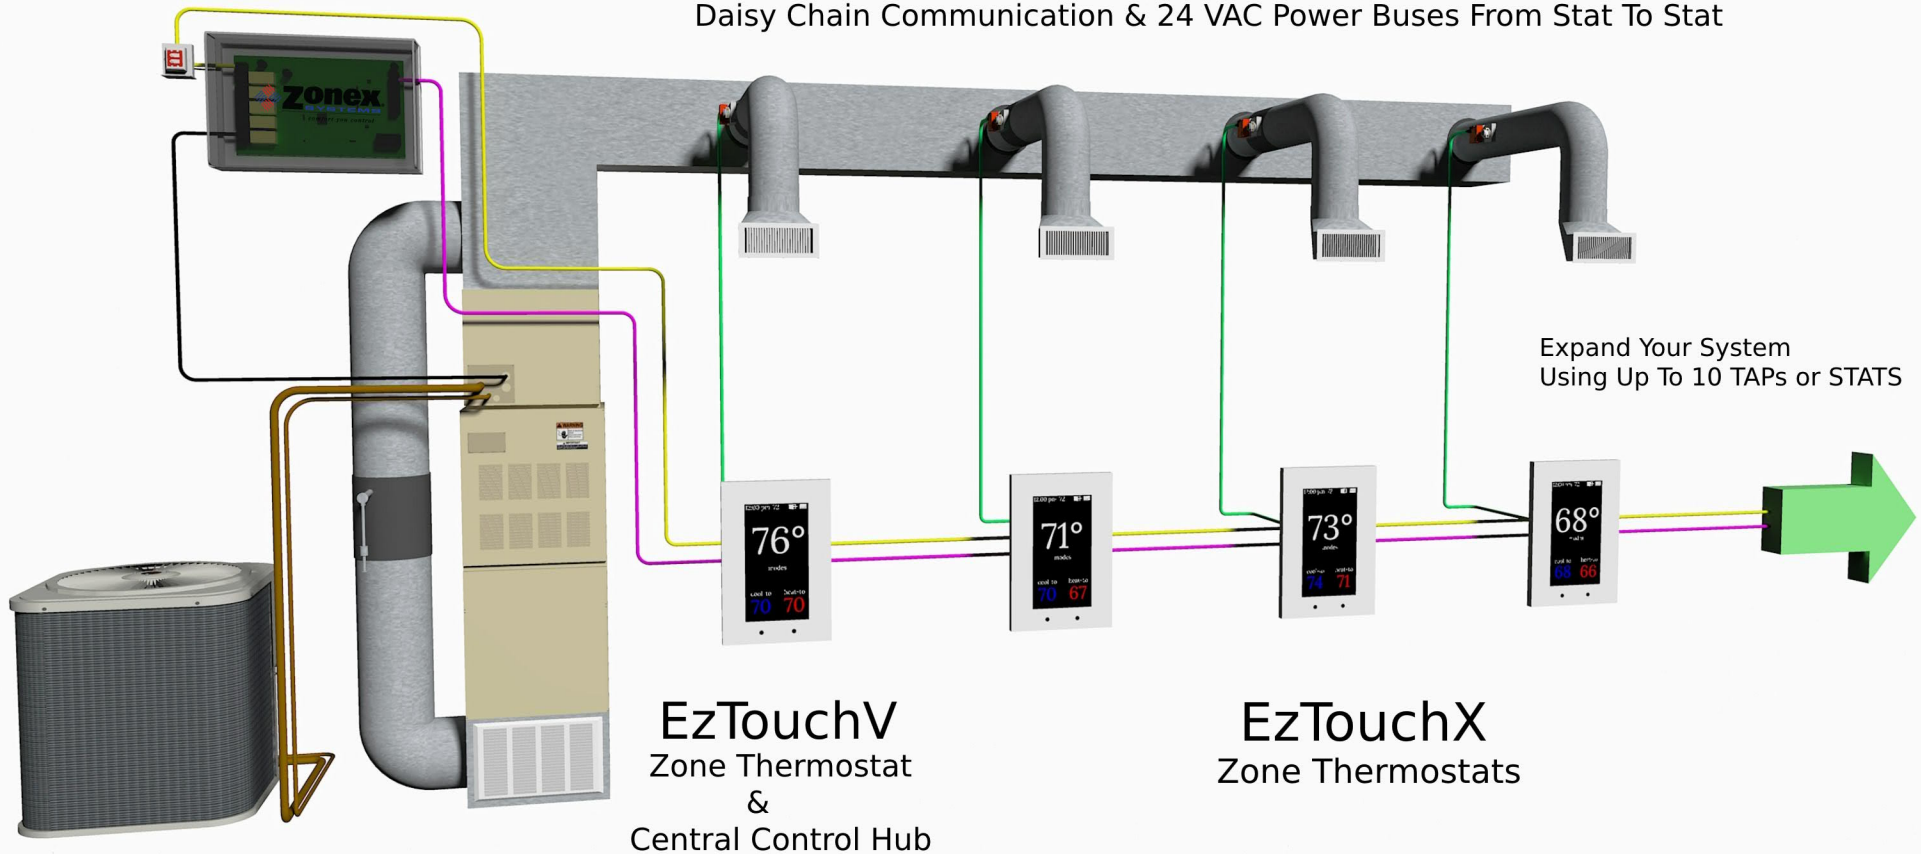

# GEN V Controller

Daisy Chain Communication & 24 VAC Power Buses From Stat To Stat

Residential Unit

**EzTouchV**  
Zone Thermostat  
&  
Central Control Hub

**EzTouchX**  
Zone Thermostats

Expand Your System  
Using Up To 10 TAPs or STATS