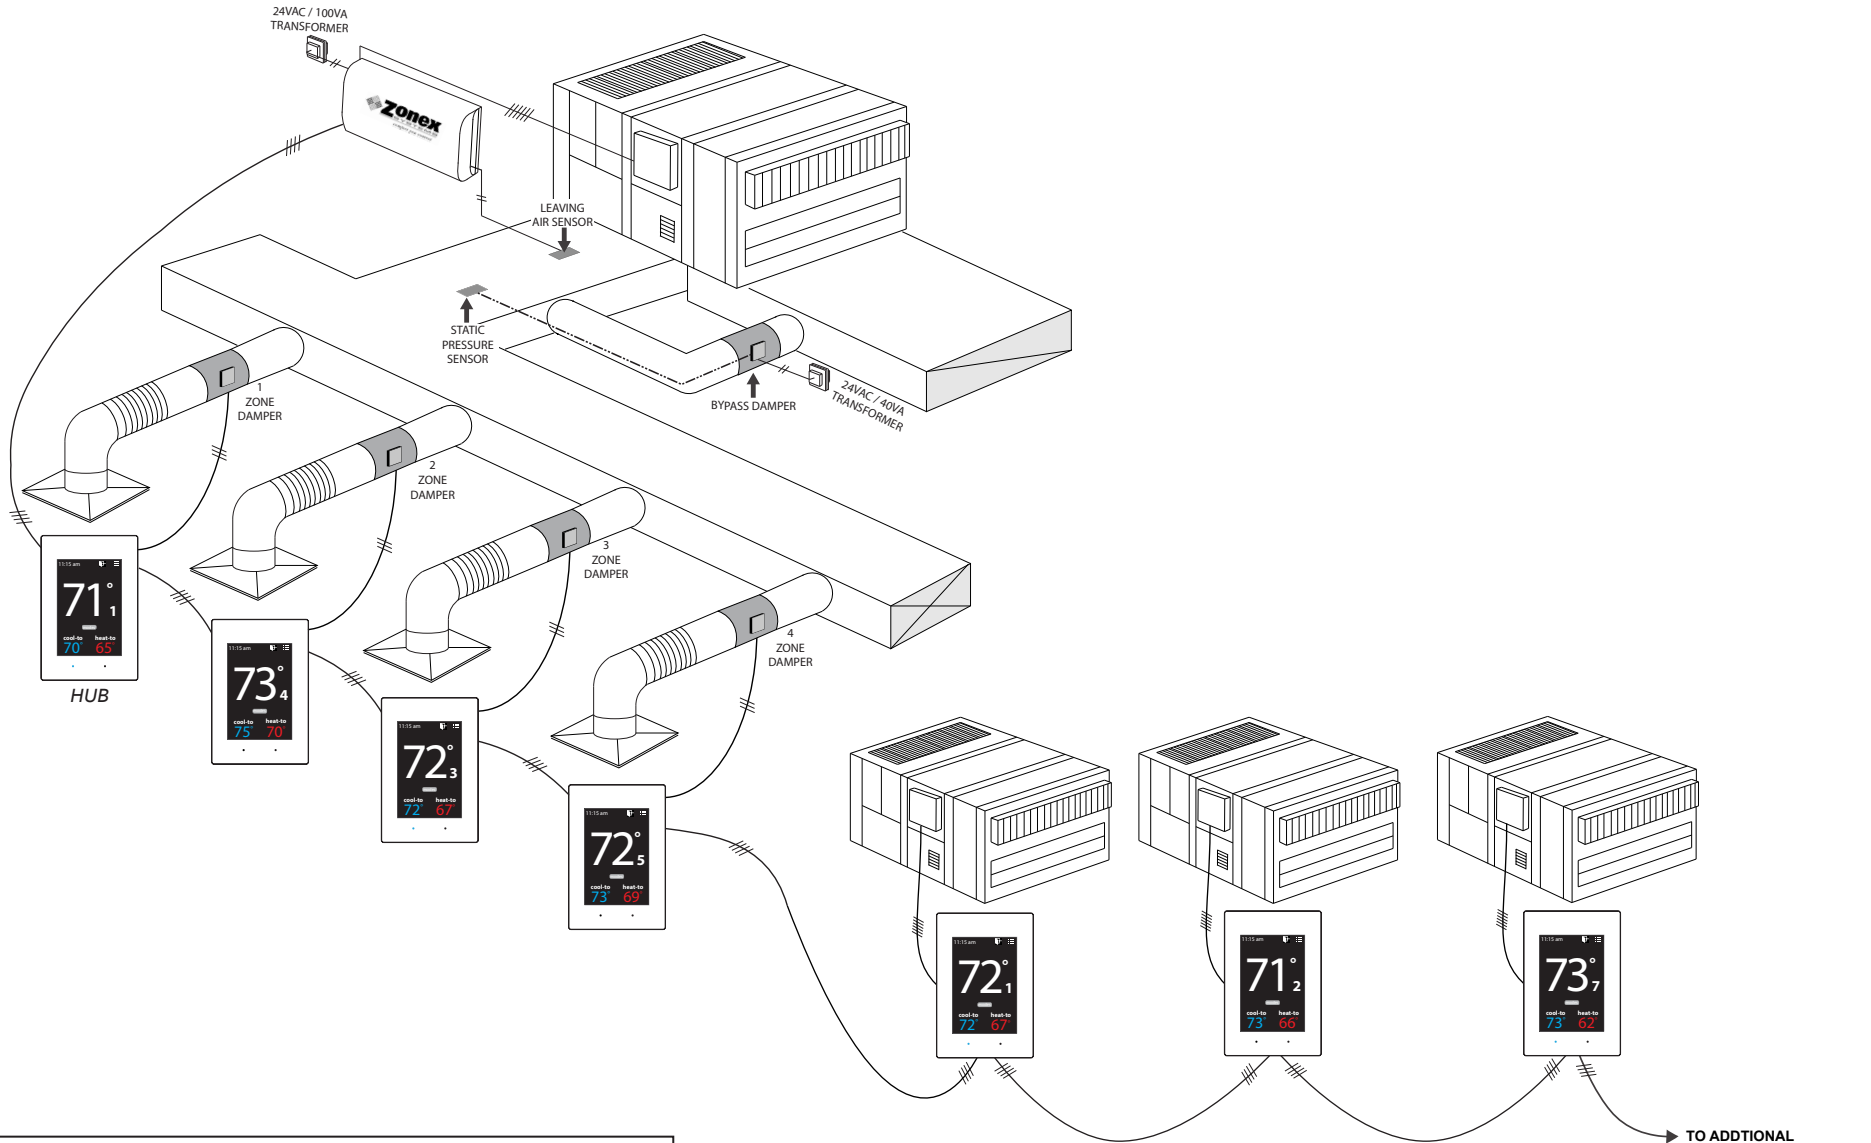

GEN V - CONTROL SYSTEM

ON-SITE HUB ACCESS FOR SYSTEM CONFIGURATION AND OPERATION
ALONG WITH MULTIPLE STAND ALONE RTU OR SPLIT SYSTEMS

 Available with (TAP) Temperature Access Point.
 Wireless room sensor that replaces any zone thermostat.

NOTE: USE ZONEX, 2 WIRE TWISTED PAIR COMMUNICATION LINK

* FOR THE 24V POWER, SIZE THE WIRE BASED ON LENGTH OF RUN