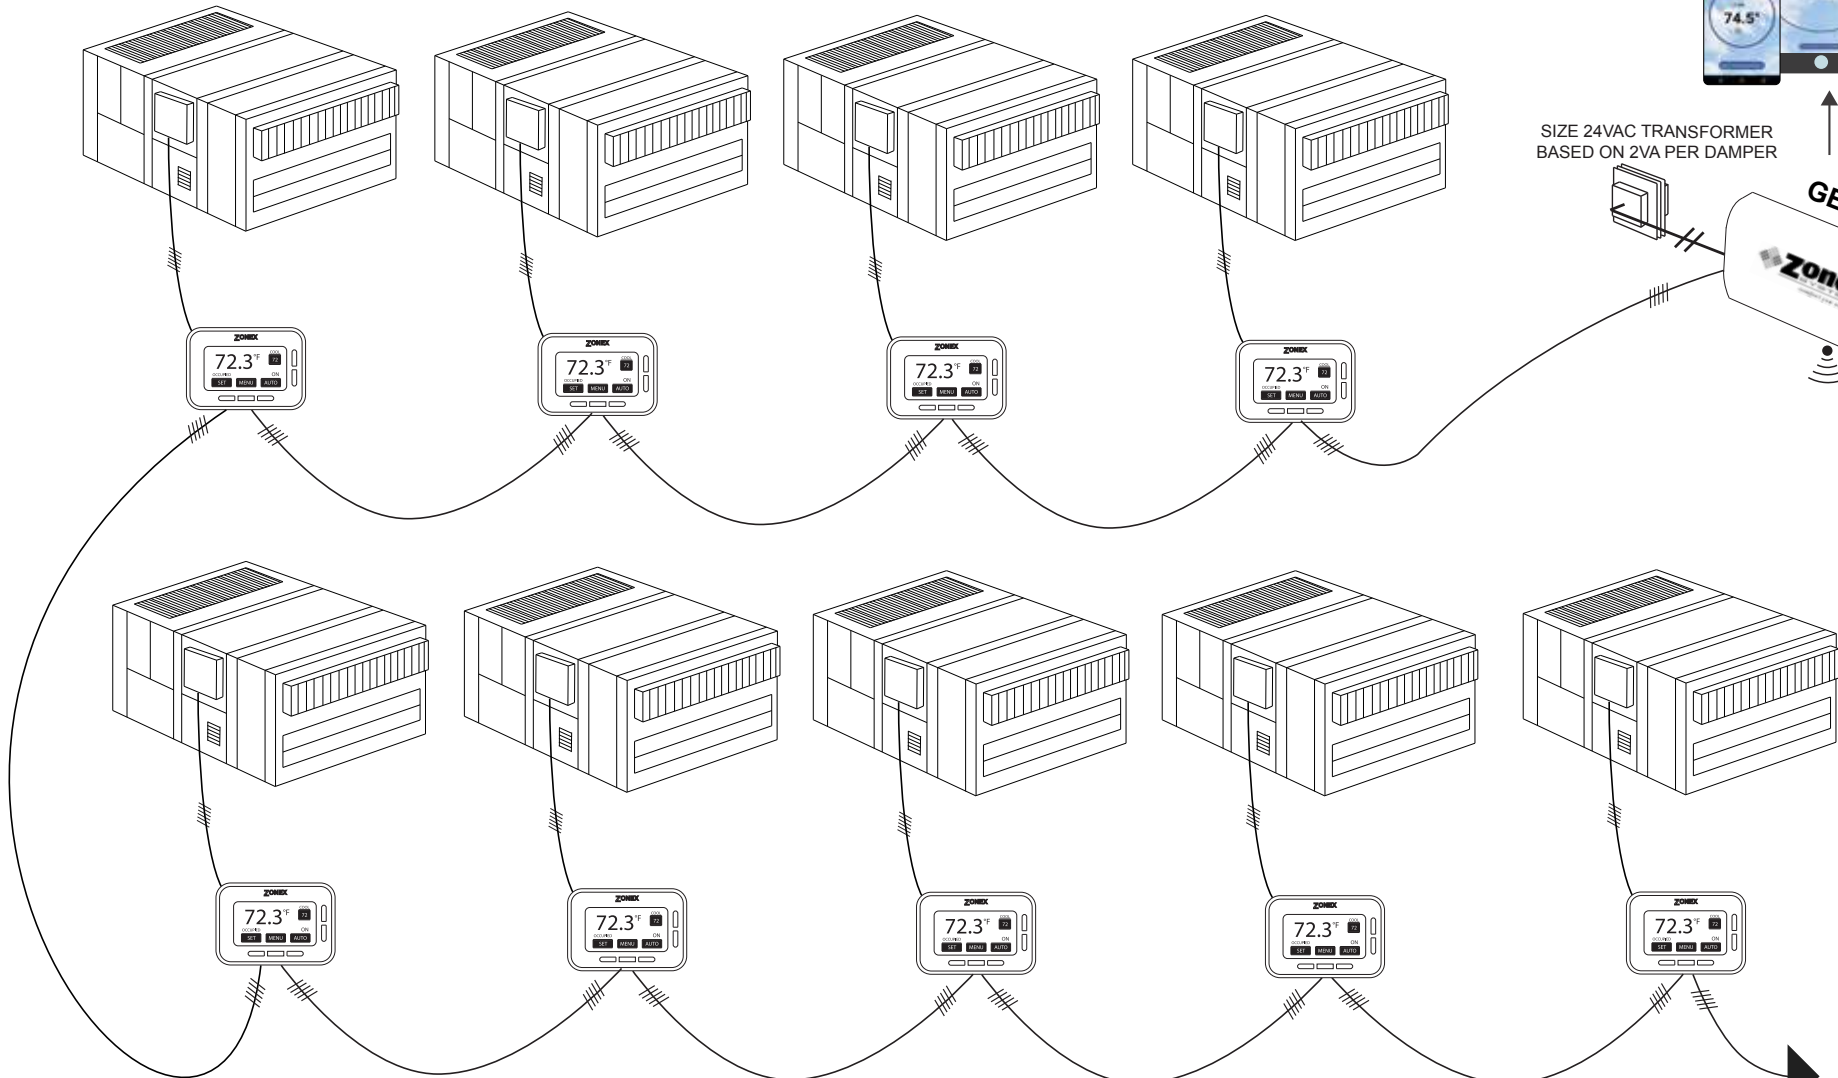

GEN UC

NETWORK AND CONTROL
MULTIPLE STAND ALONE RTU OR SPLIT SYSTEMS FROM YOUR MOBILE DEVICE

SIZE 24VAC TRANSFORMER
BASED ON 2VA PER DAMPER

GEN UC

TO ADDITIONAL
STAND ALONE UNITS