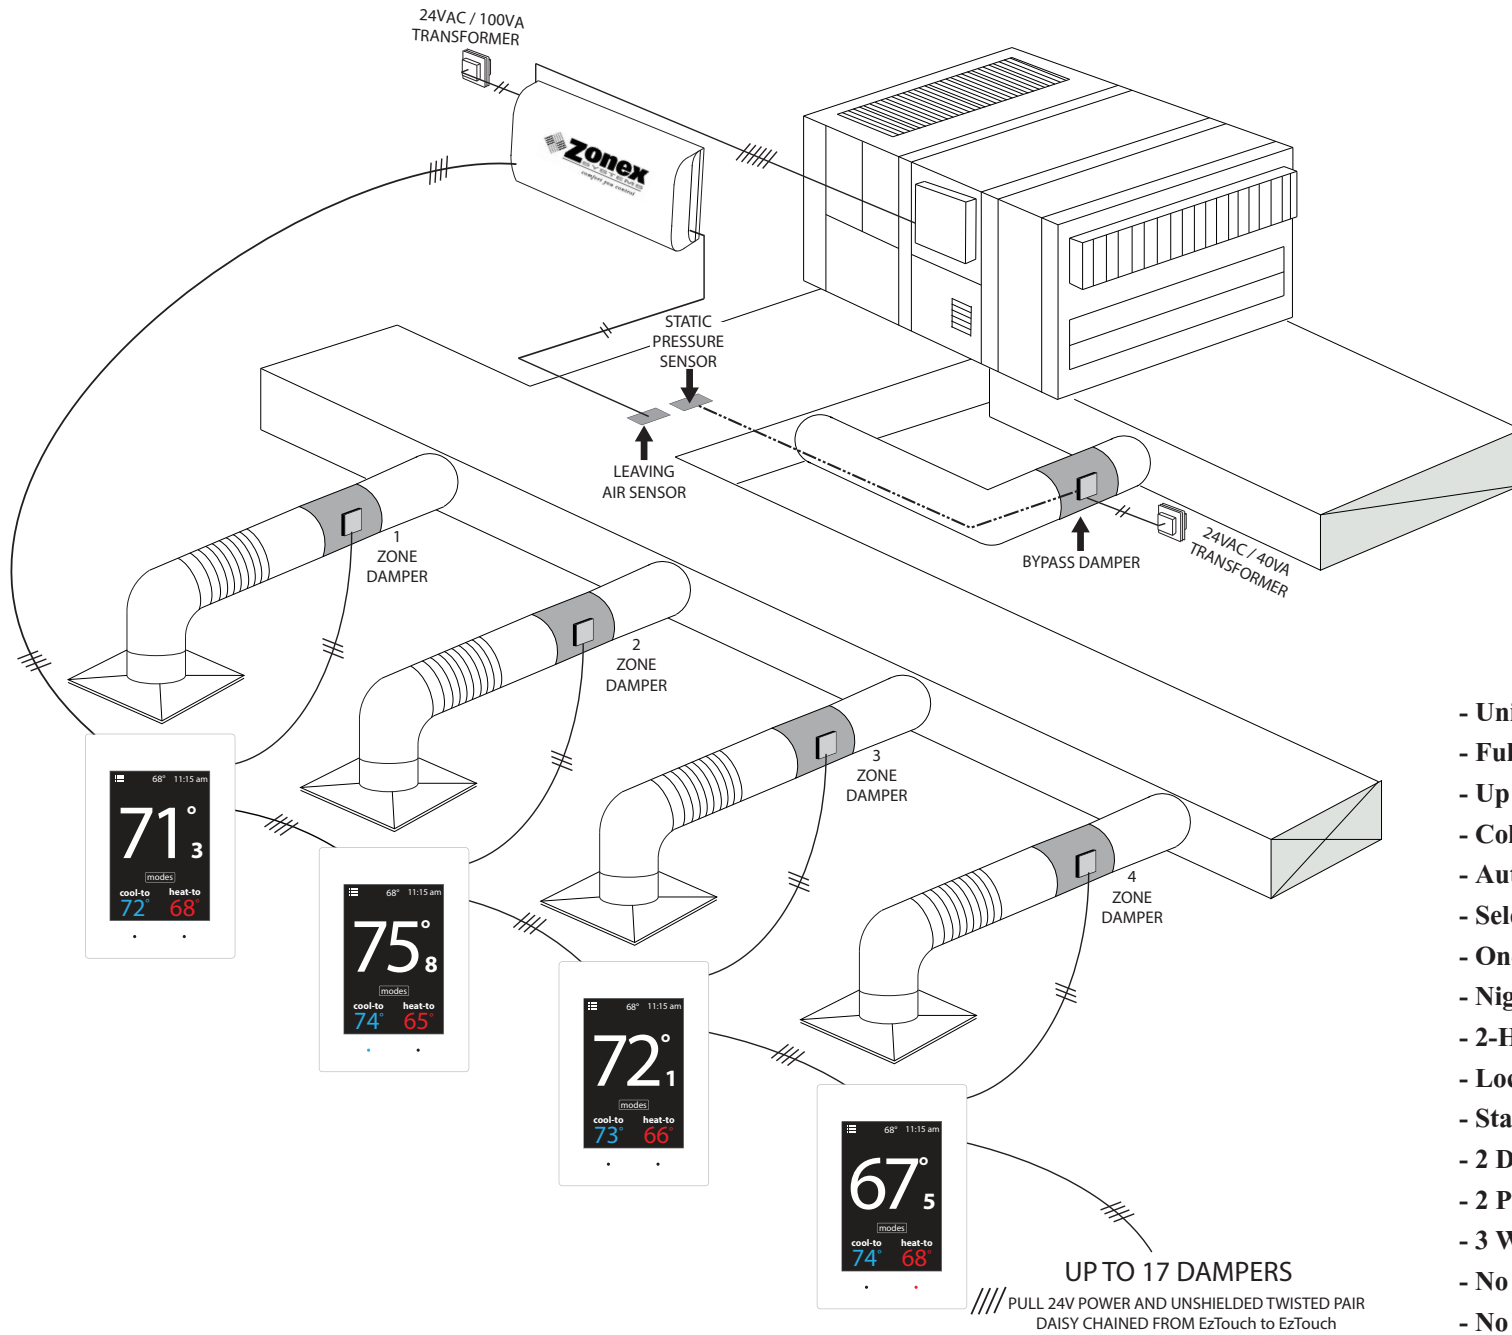

GEN II VWT

System Features

- Universal for G/E or H/P Units
- Fully Modulating Zone Dampers
- Up to 17 Zones Per Unit
- Color Touch Screen Thermostats
- Auto- Changeover Operation
- Selectable Priority
- On-board Capacity Control
- Night Setback Included
- 2-Hour Override
- Lock Stats Remotely
- Start Up Diagnostic
- 2 Data Wires
- 2 Power Wires
- 3 Wire Stat to Damper
- No Home Run Wiring
- No Computer Required For Setup