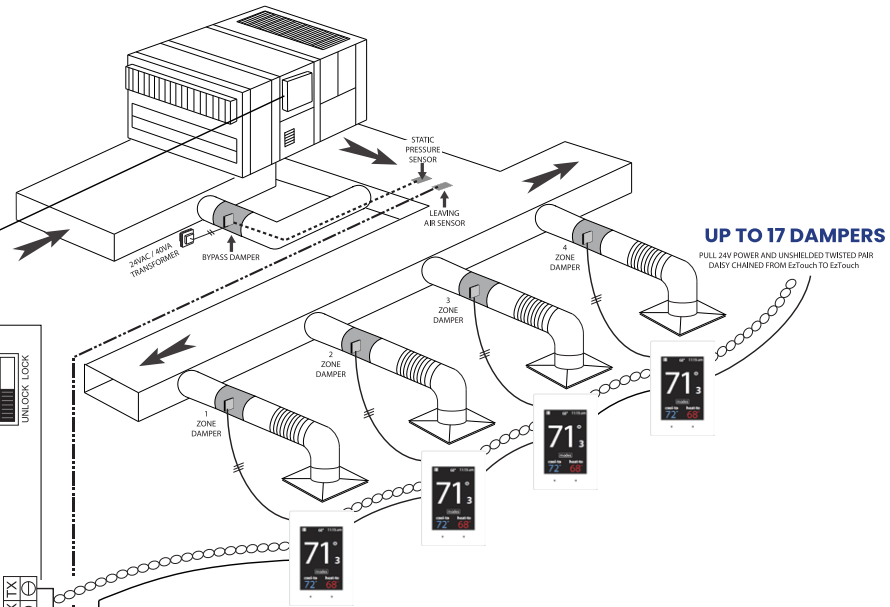

## COMMERCIAL ZONING - SIMPLIFIED EASY CONTROL WIRING

GET ONLINE QUOTES AT [ZONEXPRODUCTS.COM](http://ZONEXPRODUCTS.COM)

# Vote Based Auto Changeover - VVT

Easy Control Wiring...  
**ONLY 2 POWER WIRES**  
**ONLY 2 DATA WIRES**