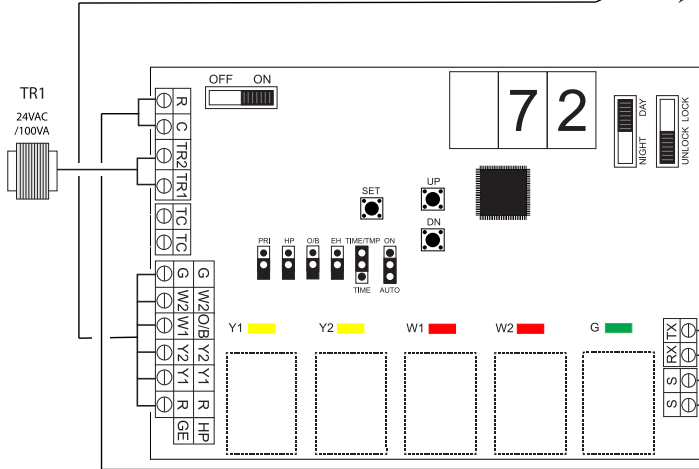

# Vote Based Auto Changeover - VVT

Easy Control Wiring...  
**ONLY 2 POWER WIRES**  
**ONLY 2 DATA WIRES**