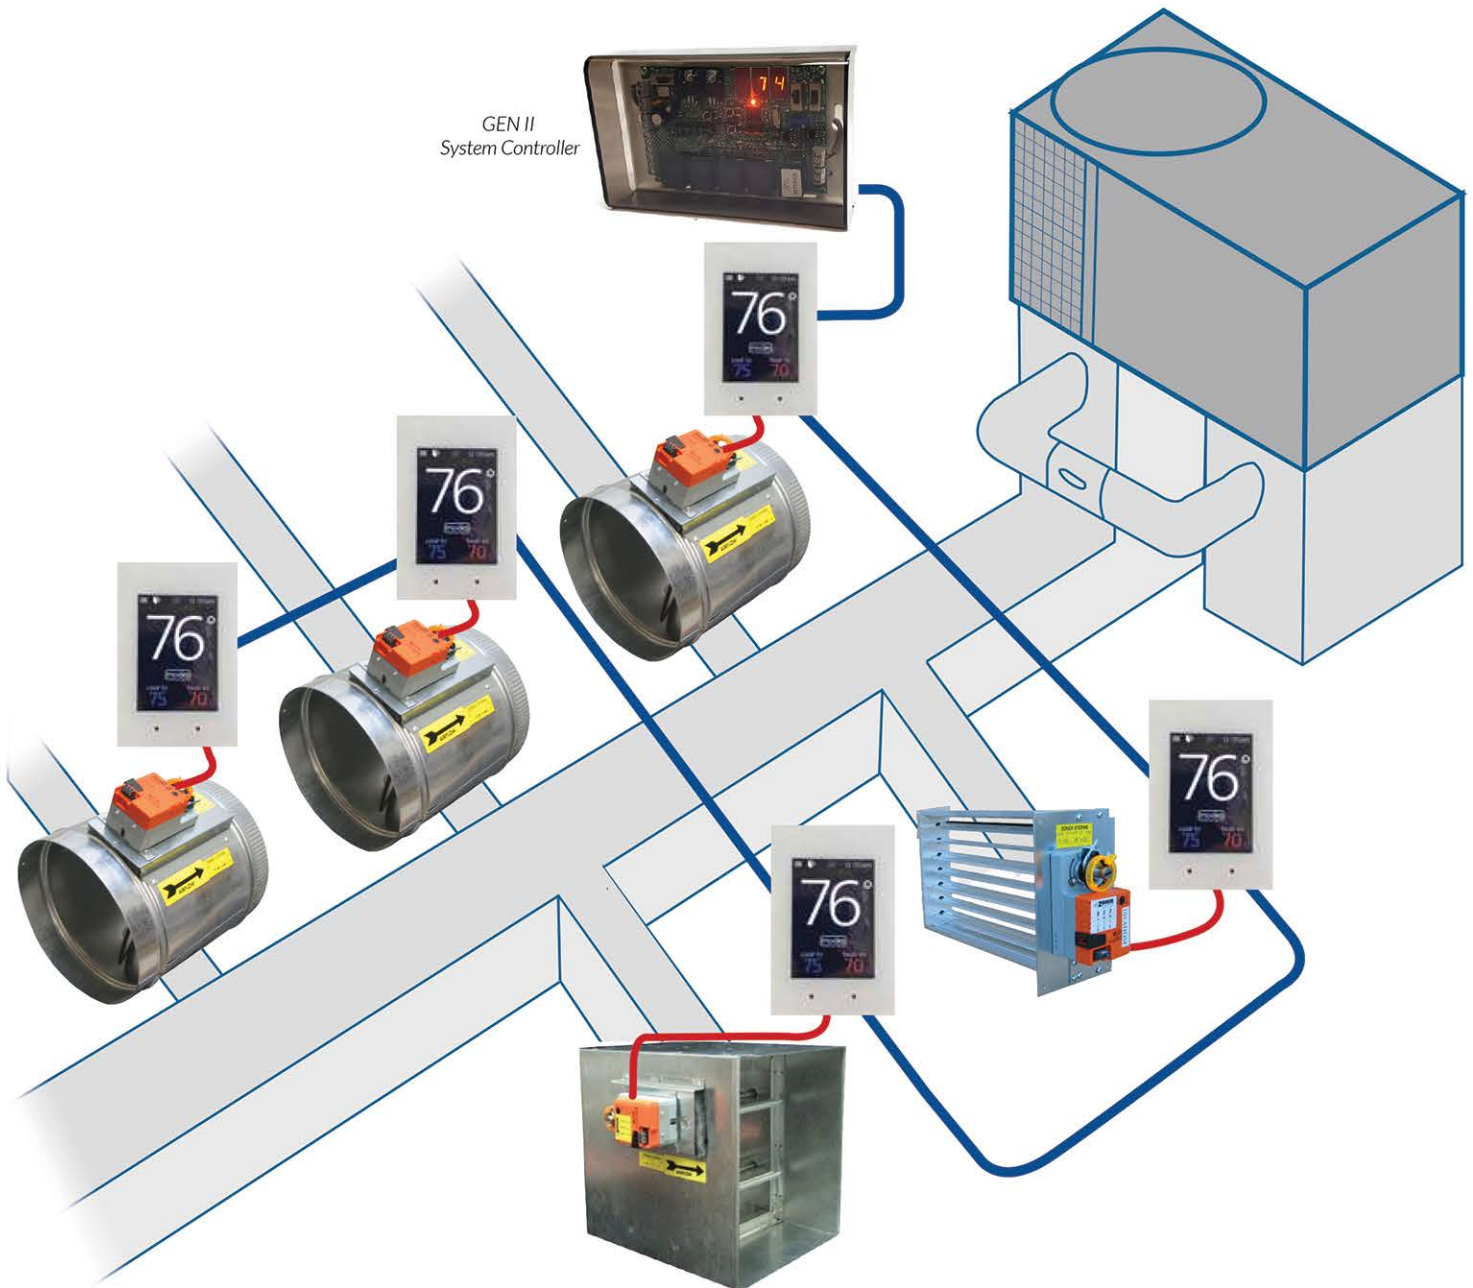

GEN II - VVT

VOTE BASED AUTO CHANGEOVER VVT

COMMERCIAL ZONING - SIMPLIFIED EASY CONTROL WIRING

GET ONLINE QUOTES AT ZONEXPRODUCTS.COM