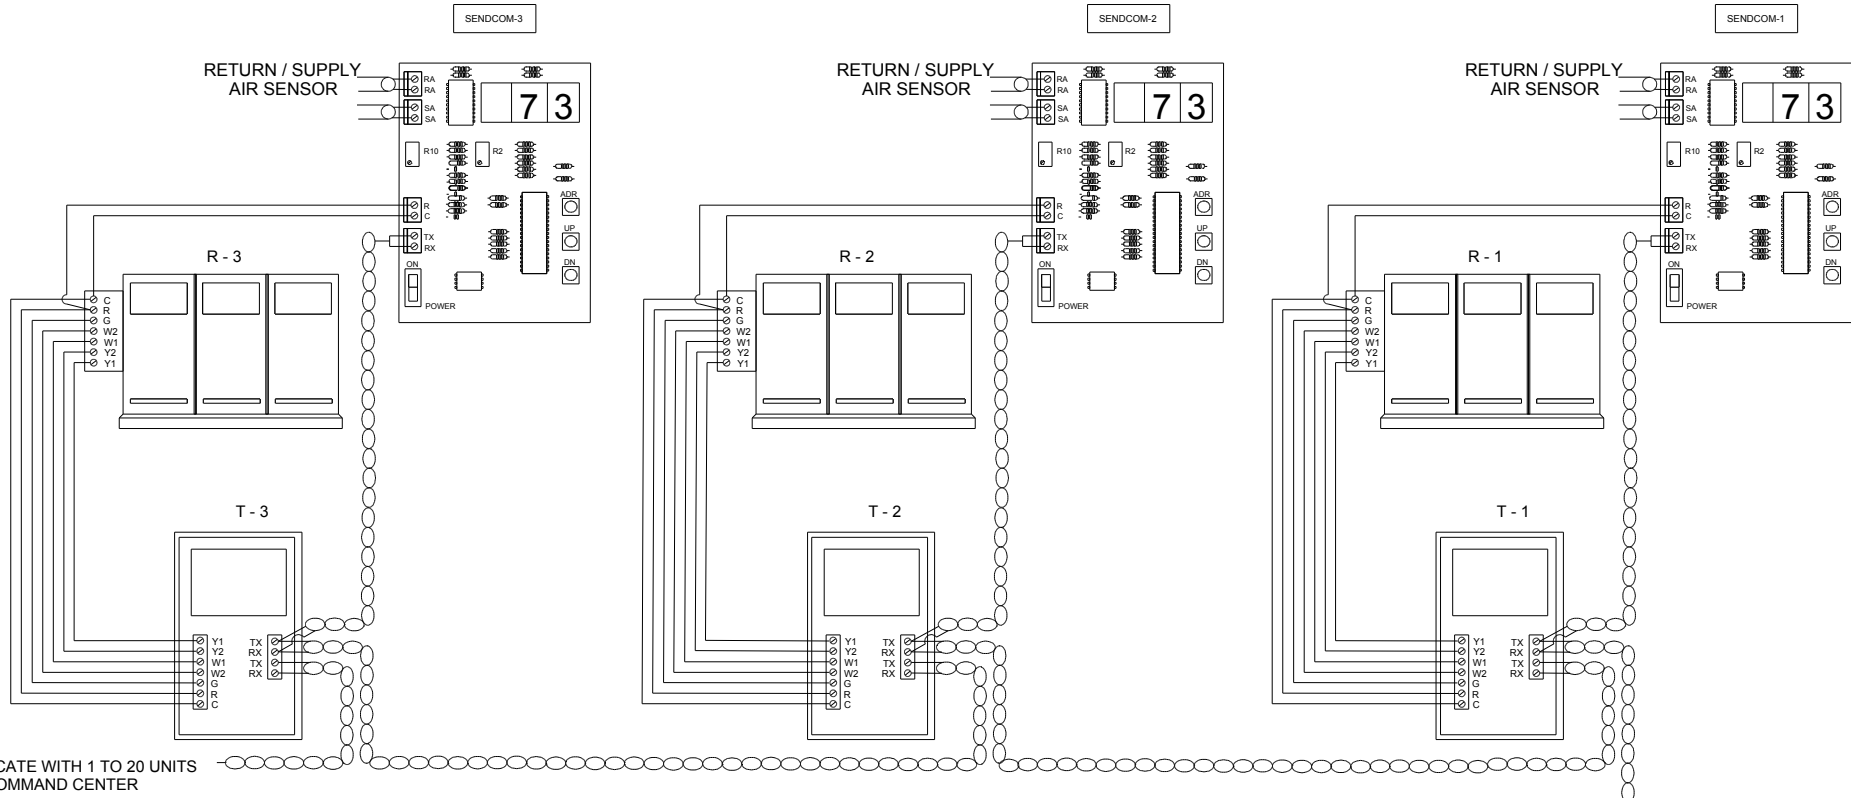

ZONEX COMMANDER NETWORK MULTIPLE RTU or SPLIT SYSTEMS

ZONEX COMMANDER		
DEVICE	ID	DESCRIPTION
CONTROLLER	C1	ZONEX COMMAND CENTER
TRANSFORMER	TR - 1	COMMAND CENTER POWER 24 V - 40 VA
DIGICOM or DIGIHP	T1 to T20	COMMUNICATING UNIT STAT
SENDCOM	S1 to S20	RETURN and SUPPLY AIR TEMPERATURE SENSORS
COMPUTER	COMPUTER	OPTIONAL COMPUTER
TCIP	TCIP	NETWORK DEVICE
DATA LINK WIRE	TWPR	TWISTED PAIR CABLE - BELDEN 8740
AIR HANDLER	R - 1 to R - 20	HVAC STAND ALONE RTU or SPLIT SYSTEM